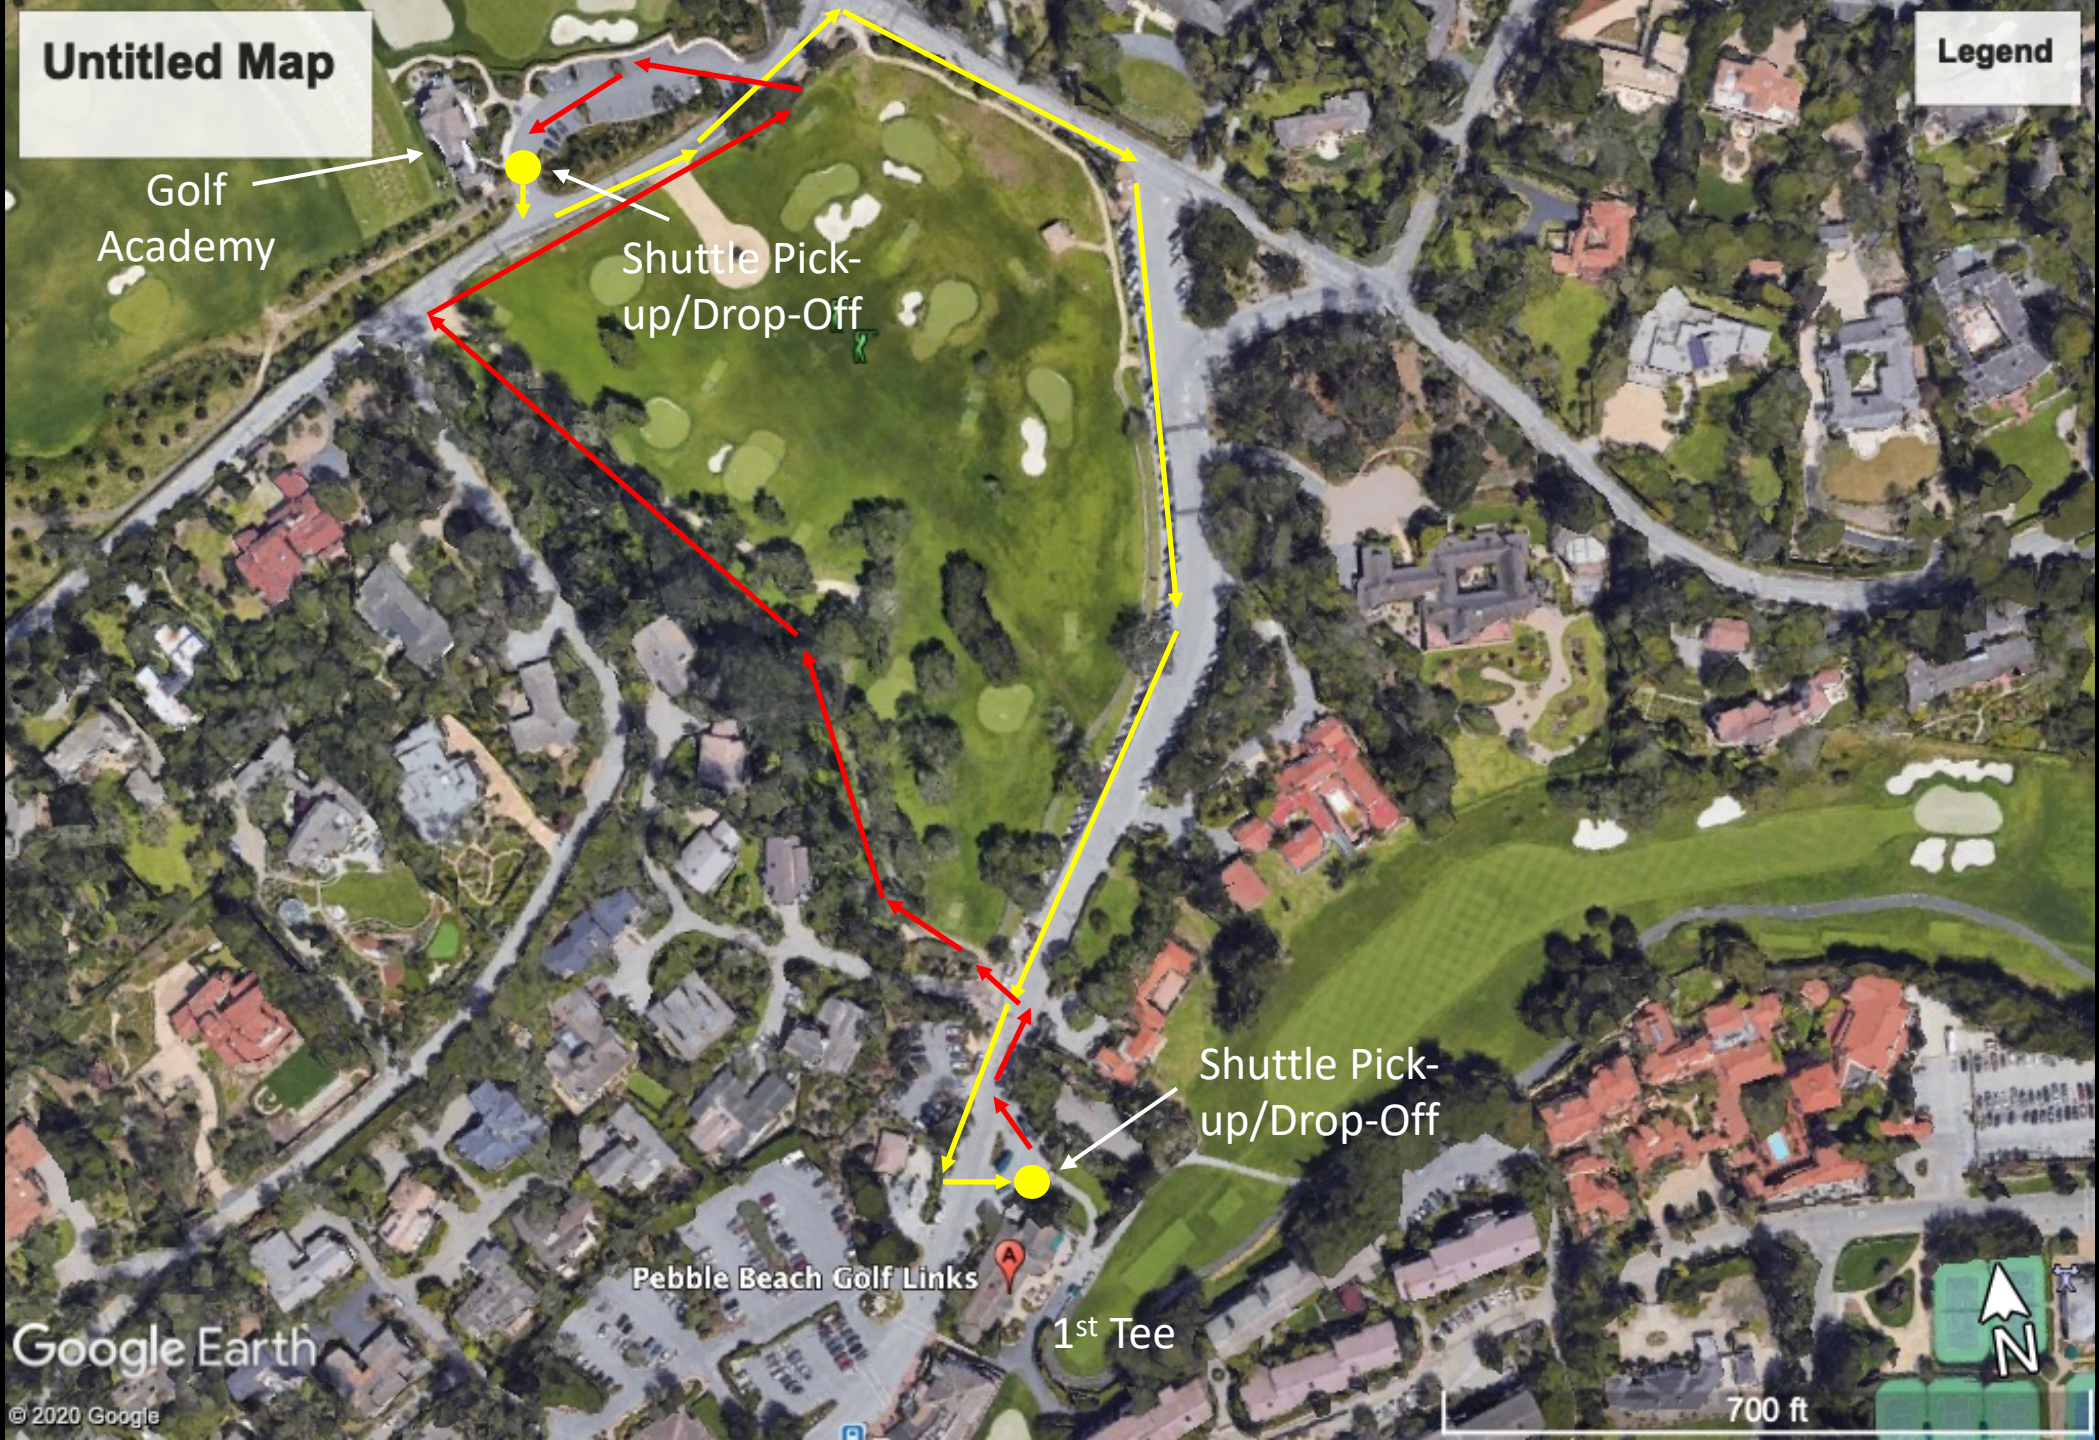

Untitled Map

Legend

Loop #1

Golf Academy

Shuttle Pick-up/Drop-Off

Golf Academy to PB Bag Drop

Shuttle Pick-up/Drop-Off

Pebble Beach Golf Links

1st Tee

Google Earth

© 2020 Google

700 ft

2 Green

3 Tee

16

15

PB Practice Putting Green

Shuttle Pick-up/Drop-Off

Loop #2 Part 1

PB Putting Green to #10 Tee

14

6

8

13

9

10 Tee

Loop #2 Part 2

Golf Academy  
to  
PB Bag Drop

Shuttle Pick-up/  
Drop-Off