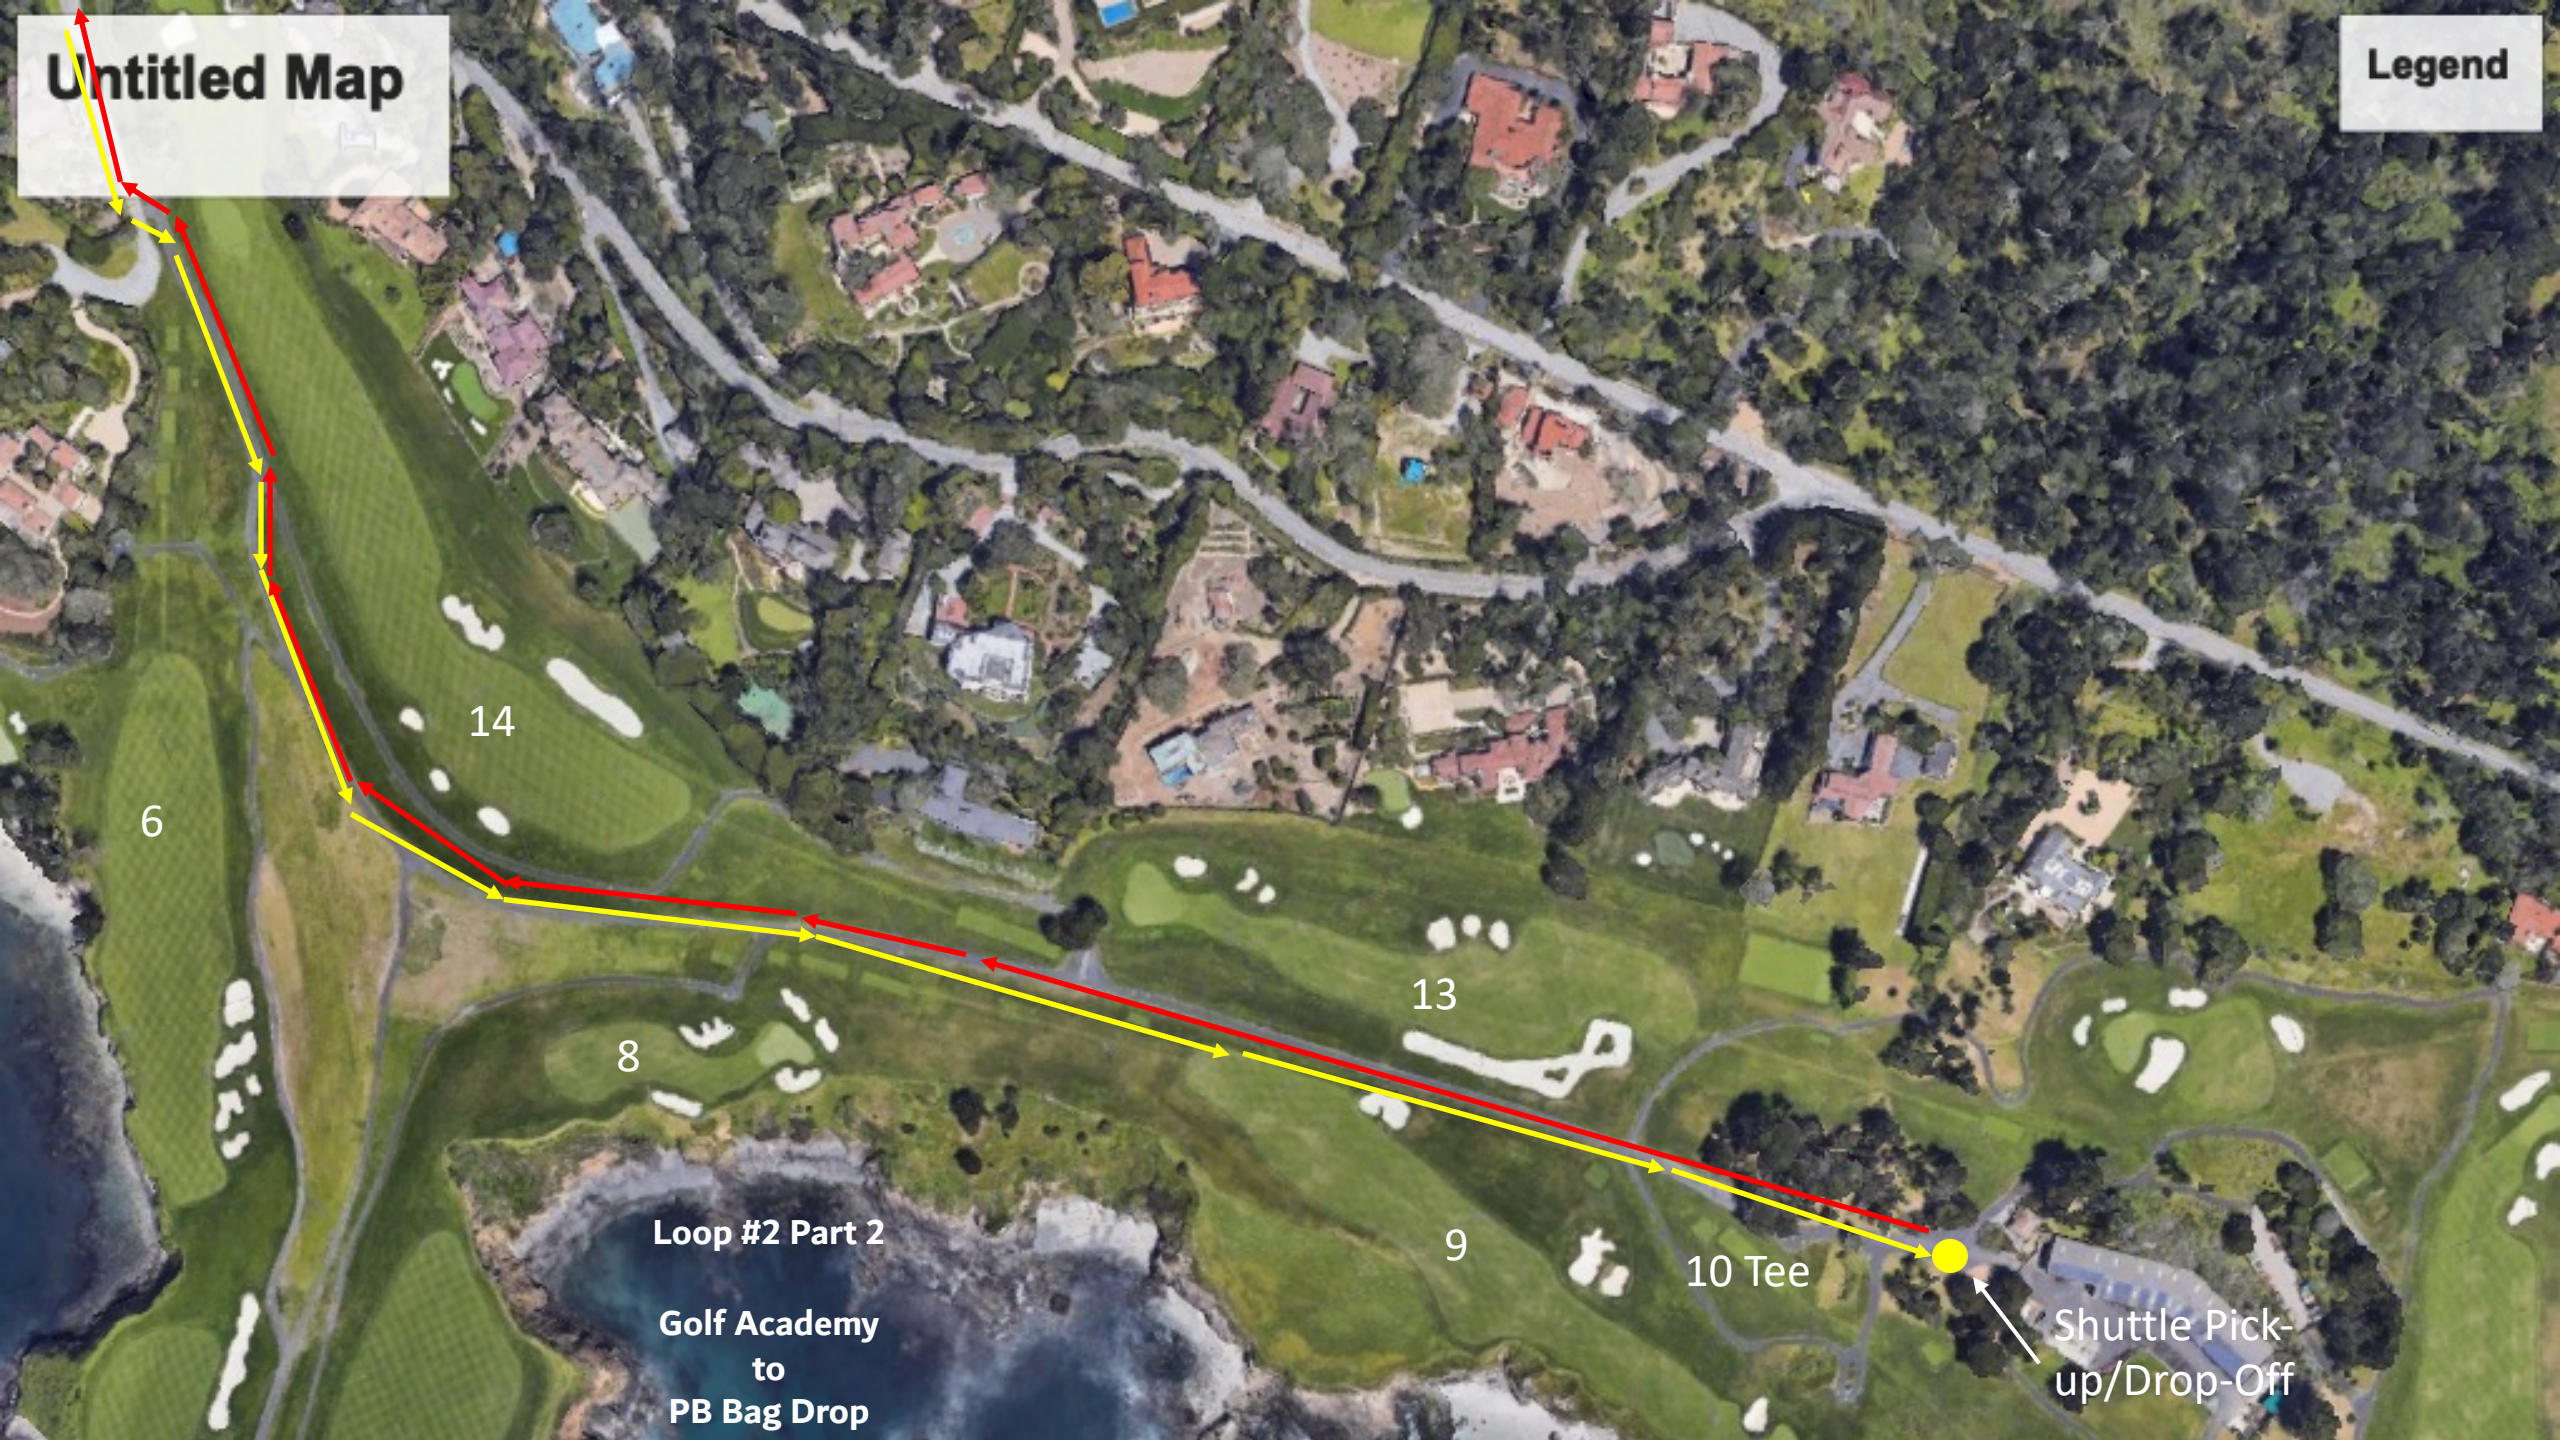

14

6

8

13

9

10 Tee

Loop #2 Part 2

Golf Academy
to
PB Bag Drop

Shuttle Pick-up/
Drop-Off